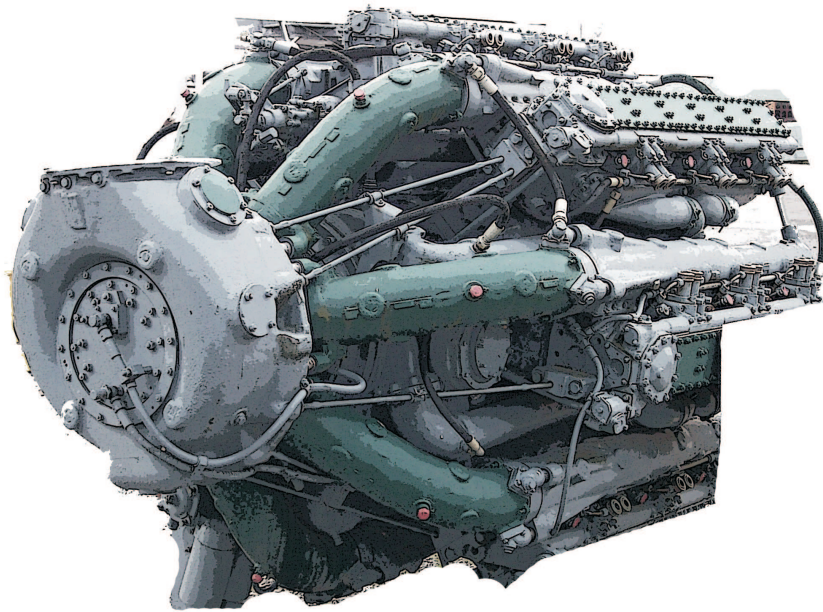

## Spare Parts for Naval Engines Types

Spare parts for engines type M500, M400, M50, 40DM

- repairs of marine engines
- spare parts for marine engines of Russian origin, type M500, M400, M50, 40DM

---

**CENZIN sp. z o.o.**  
81/83 Czerniakowska Street  
00-957 Warsaw - POLAND